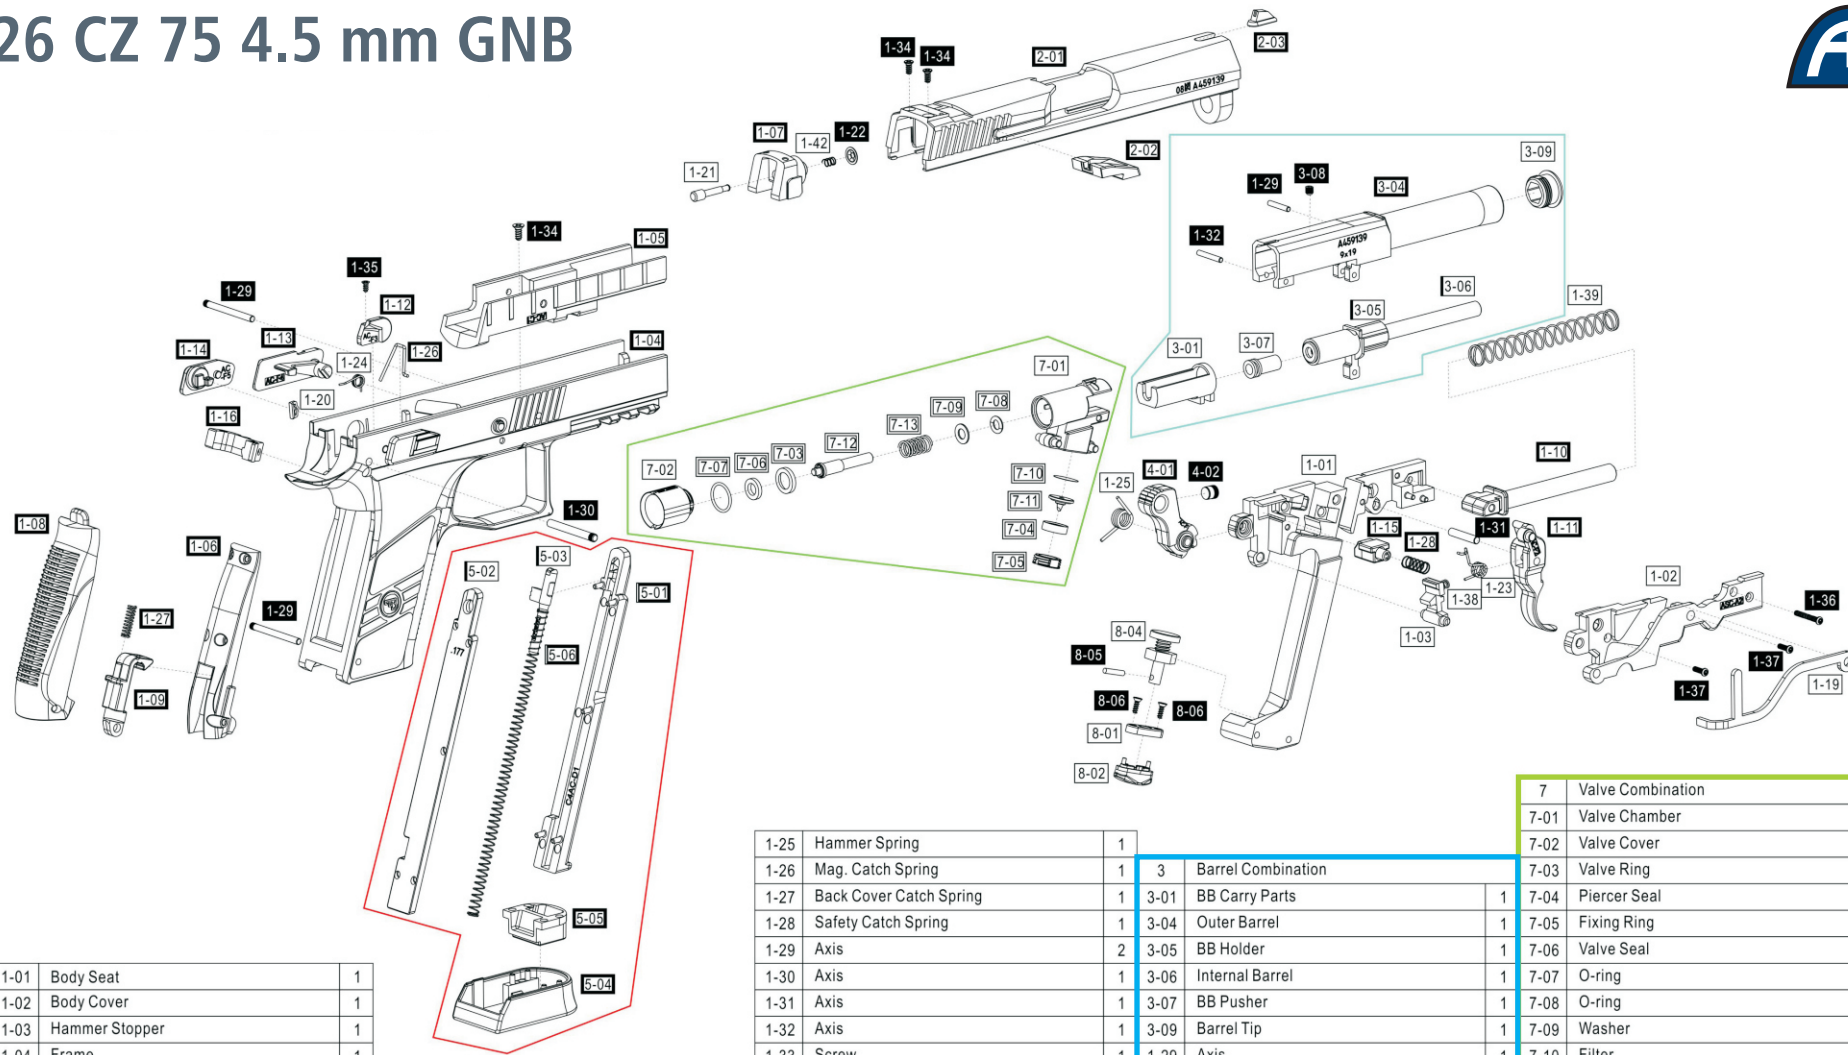

16726 CZ 75 4.5 mm GNB

1-01	Body Seat	1
1-02	Body Cover	1
1-03	Hammer Stopper	1
1-04	Frame	1
1-05	Heavy Weight(Front)	1
1-06	Heavy Weight(Back)	1
1-07	Slide Cover	1
1-08	Back Cover	1
1-09	Back Cover Catch	1
1-10	Recoil Spring Guide	1
1-11	Trigger	1
1-12	Safety Level	1
1-13	Slide Stop	1

1-14	Safety	1
1-15	Safety Catch	1
1-16	Mag. Catch	1
1-19	Trigger Connector	1
1-20	Safety Catch	1
1-21	Fixing Axis	1
1-22	Washer	1
1-23	Trigger Spring	1
1-24	Slide Stop Spring	1

1-25	Hammer Spring	1
1-26	Mag. Catch Spring	1
1-27	Back Cover Catch Spring	1
1-28	Safety Catch Spring	1
1-29	Axis	2
1-30	Axis	1
1-31	Axis	1
1-32	Axis	1
1-33	Screw	1
1-34	Screw	3
1-35	Screw	1
1-37	Screw	2
1-38	Stopper Spring	1
1-39	Recoil Spring	1
1-42	Fixing Axis Spring	1
2-01	Slide	1
2-02	Front Sight	1
2-03	Aiming Hole	1

3	Barrel Combination	1
3-01	BB Carry Parts	1
3-04	Outer Barrel	1
3-05	BB Holder	1
3-06	Internal Barrel	1
3-07	BB Pusher	1
3-09	Barrel Tip	1
1-29	Axis	1
4-01	Hammer	1
4-02	Attacked Block	1
5	Mag. Combination	1
5-01	Mag. Body	1
5-02	Mag. Cover	1
5-03	BB Follower	1
5-04	Mag. Base	1
5-05	Mag. Inner Pad	1
5-06	Mag. Spring	1

7	Valve Combination	1
7-01	Valve Chamber	1
7-02	Valve Cover	1
7-03	Valve Ring	1
7-04	Piercer Seal	1
7-05	Fixing Ring	1
7-06	Valve Seal	1
7-07	O-ring	1
7-08	O-ring	1
7-09	Washer	1
7-10	Filter	1
7-11	Piercer	1
7-12	Valve	1
7-13	Valve Spring	1
8	Knob Combination	1
8-01	Knob Seat	1
8-02	Knob Cover	1
8-04	Piercing Level Screw	1
8-05	Axis	1
8-06	Screw	2