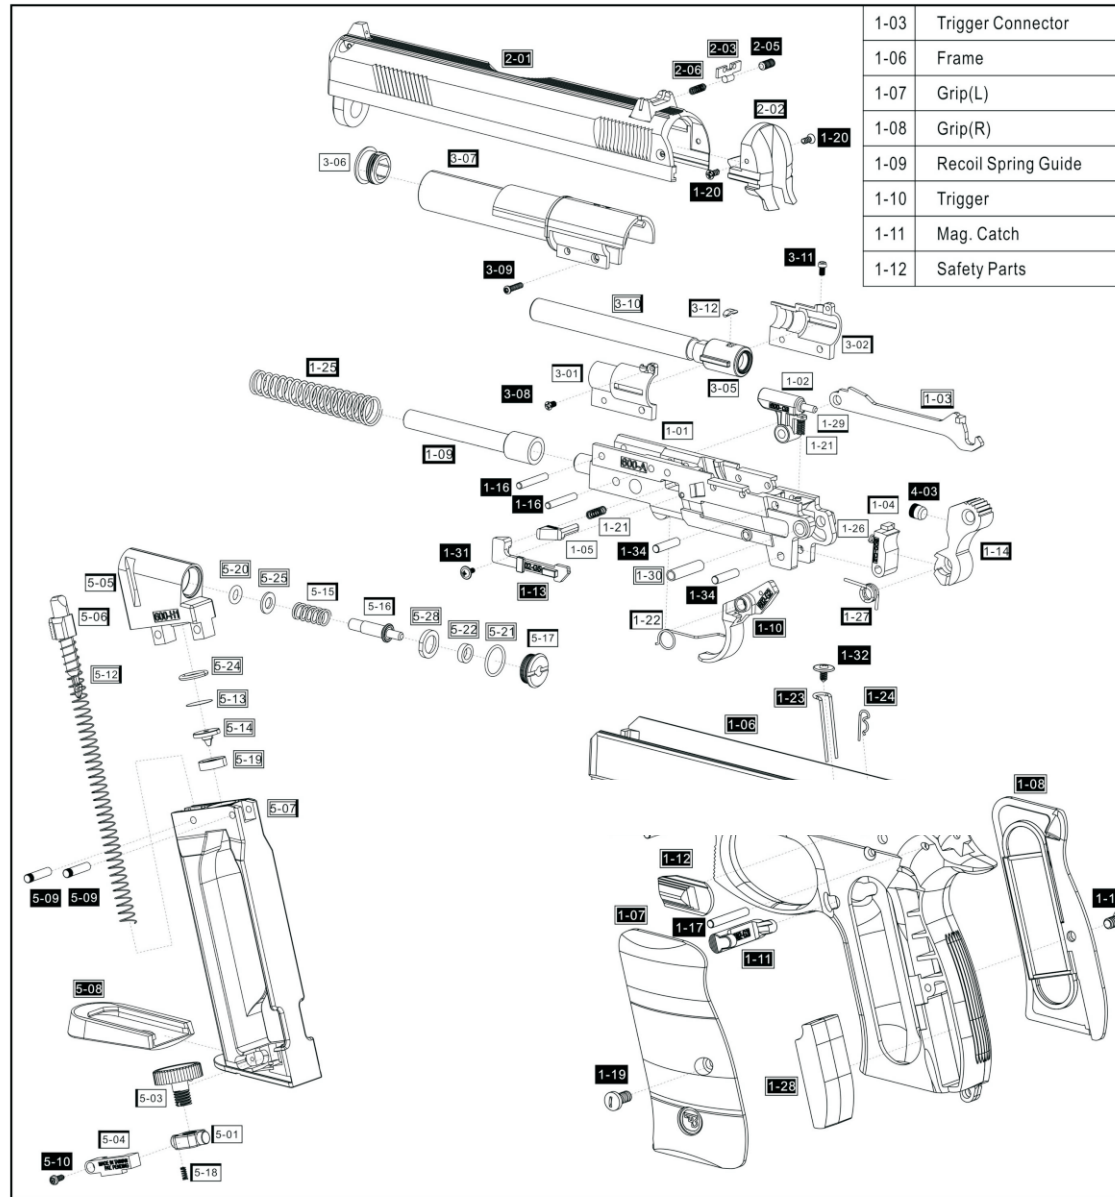

# 15564 CZ 75 CO<sub>2</sub> GNB

1-03	Trigger Connector	1	1-17	Axis	1	3-06	Barrel Tip	1
1-06	Frame	1	1-18	Axis	1	3-07	Outer Barrel	1
1-07	Grip(L)	1	1-19	Screw	2	3-08	Screw	1
1-08	Grip(R)	1	1-20	Screw	2	3-09	Screw	1
1-09	Recoil Spring Guide	1	1-22	Trigger Spring	1	3-10	Internal Barrel	1
1-10	Trigger	1	1-23	Mag. Catch Spring	1	3-11	Screw	1
1-11	Mag. Catch	1	1-24	Safety Parts Spring	1	3-12	Rubber Chip	1
1-12	Safety Parts	1	1-25	Recoil Spring	1	4	Hammer Combination	
			1-28	Heavy Weight	1	1-14	Hammer	1
			1-32	Screw	1	4-03	Attacked Block	1
			2-02	Slide Cover	1	5	Mag. Combination	
			1A	Structure Combination		5-01	Screw Seat	1
			1-01	Body Seat	1	5-03	Piercing Level Screw	1
			1-02	Hammer Stick	1	5-04	Spring Stopper	1
			1-04	Hammer Stopper	1	5-05	Chamber	1
			1-05	Safety Parts	1	5-06	BB Follower	1
			1-13	Safety Level	1	5-07	Mag. Body	1
			1-16	Axis	2	5-08	Mag. Base	1
			1-21	Safety Parts Spring	2	5-09	Axis	2
			1-26	Stopper Spring	1	5-10	Screw	1
			1-27	Hammer Spring	1	5-12	Mag. Spring	1
			1-29	Hammer Axis	1	5-13	Filter	1
			1-30	Axis	1	5-14	Piercer	1
			1-31	Screw	1	5-15	Valve Spring	1
			1-34	Axis	2	5-16	Valve	1
			2	Slide Combination		5-17	Chamber Cover	1
			2-01	Slide	1	5-18	Piercing Level Spring	1
			2-03	Rear Sight	1	5-19	Piercer Seal	1
			2-05	Screw	1	5-20	O Ring	1
			2-06	Rear Sight Spring	1	5-21	O Ring	1
			3	Internal Barrel Combination		5-22	Washer	1
			3-01	Barrel Seat(L)	1	5-24	O Ring	1
			3-02	Barrel Seat(R)	1	5-25	Washer	1
			3-05	BB Holder	1	5-28	Washer	1